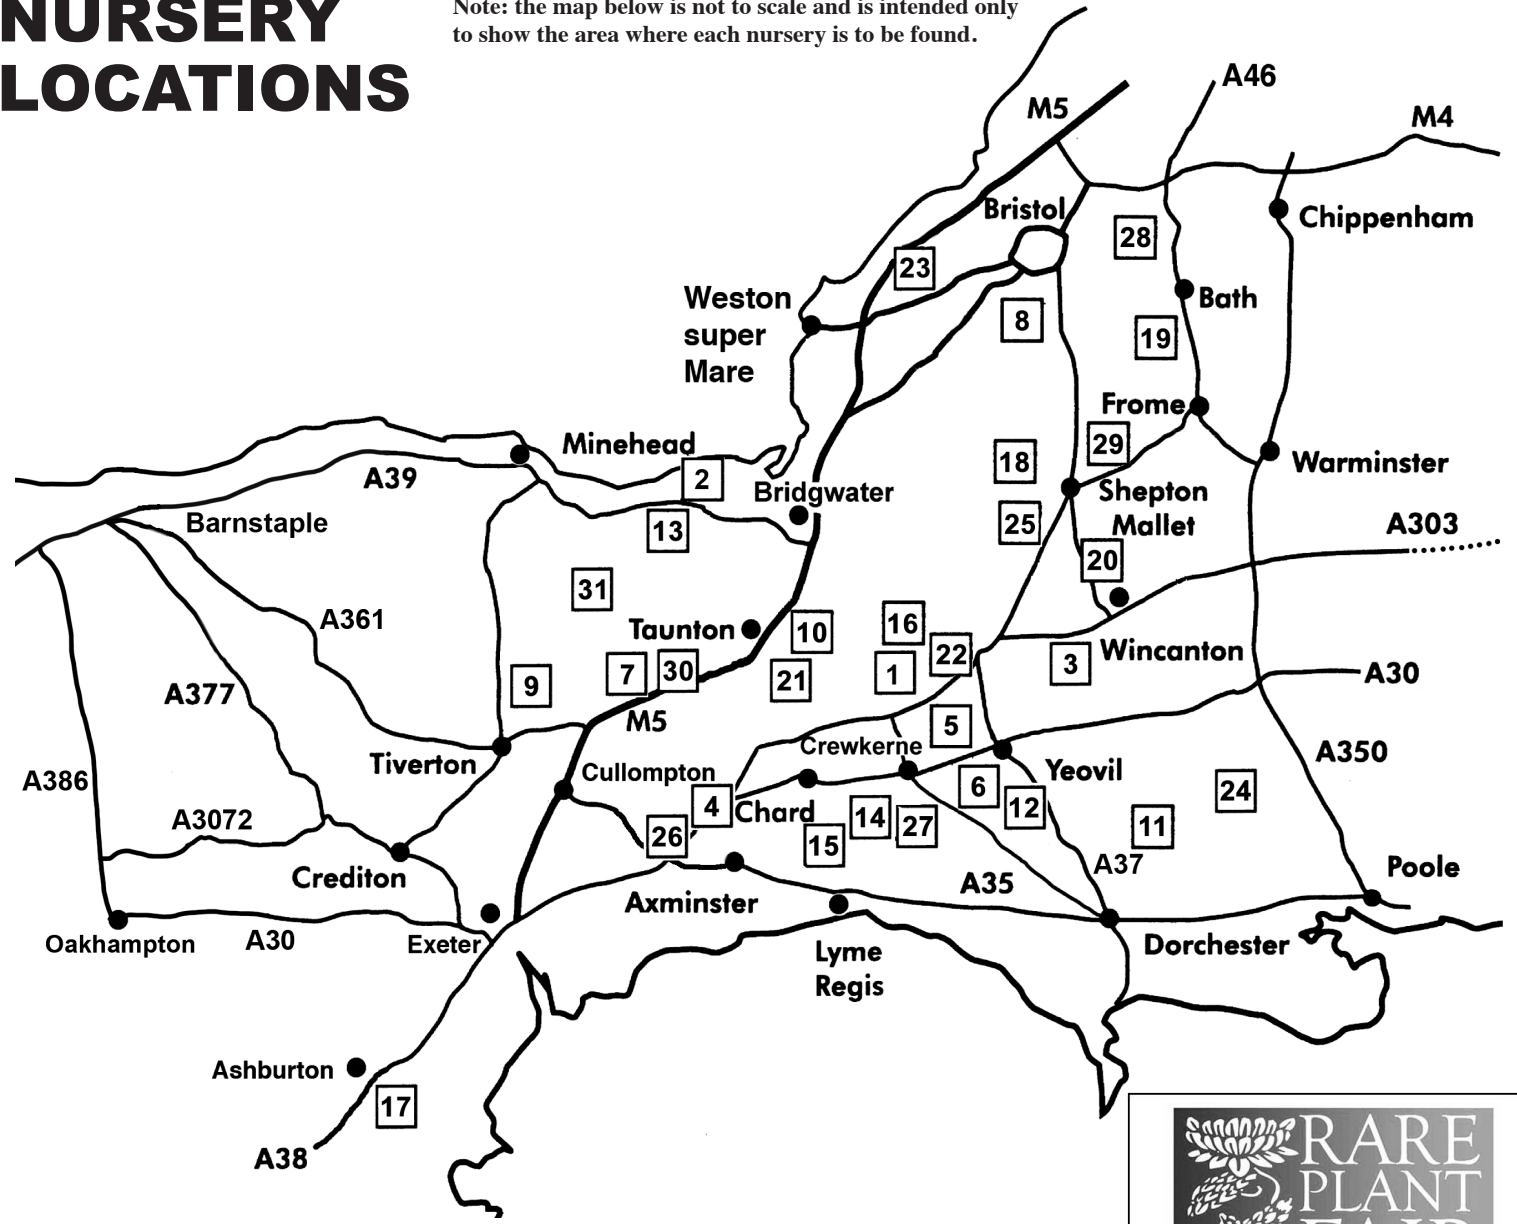

NURSERY LOCATIONS

Note: the map below is not to scale and is intended only to show the area where each nursery is to be found.

- 1 Avon Bulbs
- 2 Beggars Roost Plants
- 3 Blooming Wild Nursery
- 4 Burrow Farm Gardens
- 5 C. B. Plants
- 6 Champion Plants
- 7 Chelston Nurseries
- 8 Chew Valley Trees
- 9 Cove Garden Nursery
- 10 Desert to Jungle
- 11 Dorset Perennials
- 12 Dorset Water Lily Company
- 13 Elworthy Cottage Plants
- 14 Ford Abbey Nursery
- 15 Forton Nursery
- 16 Greenshutters Nurseries
- 17 Hill House Nursery
- 18 In Clover
- 19 Kapunda Plants
- 20 Longacre Plants
- 21 Mallet Court Nursery
- 22 Margery Fish Plant Nursery
- 23 Middlecombe Nursery & Coffee Shop
- 24 Peake Perennials
- 25 Pennard Plants
- 26 Perrie Hale Nursery
- 27 Picket Lane Nursery & Gardens
- 28 Special Plants
- 29 Triffids Nursery
- 30 White Post Nursery
- 31 Wivey Carnivorous